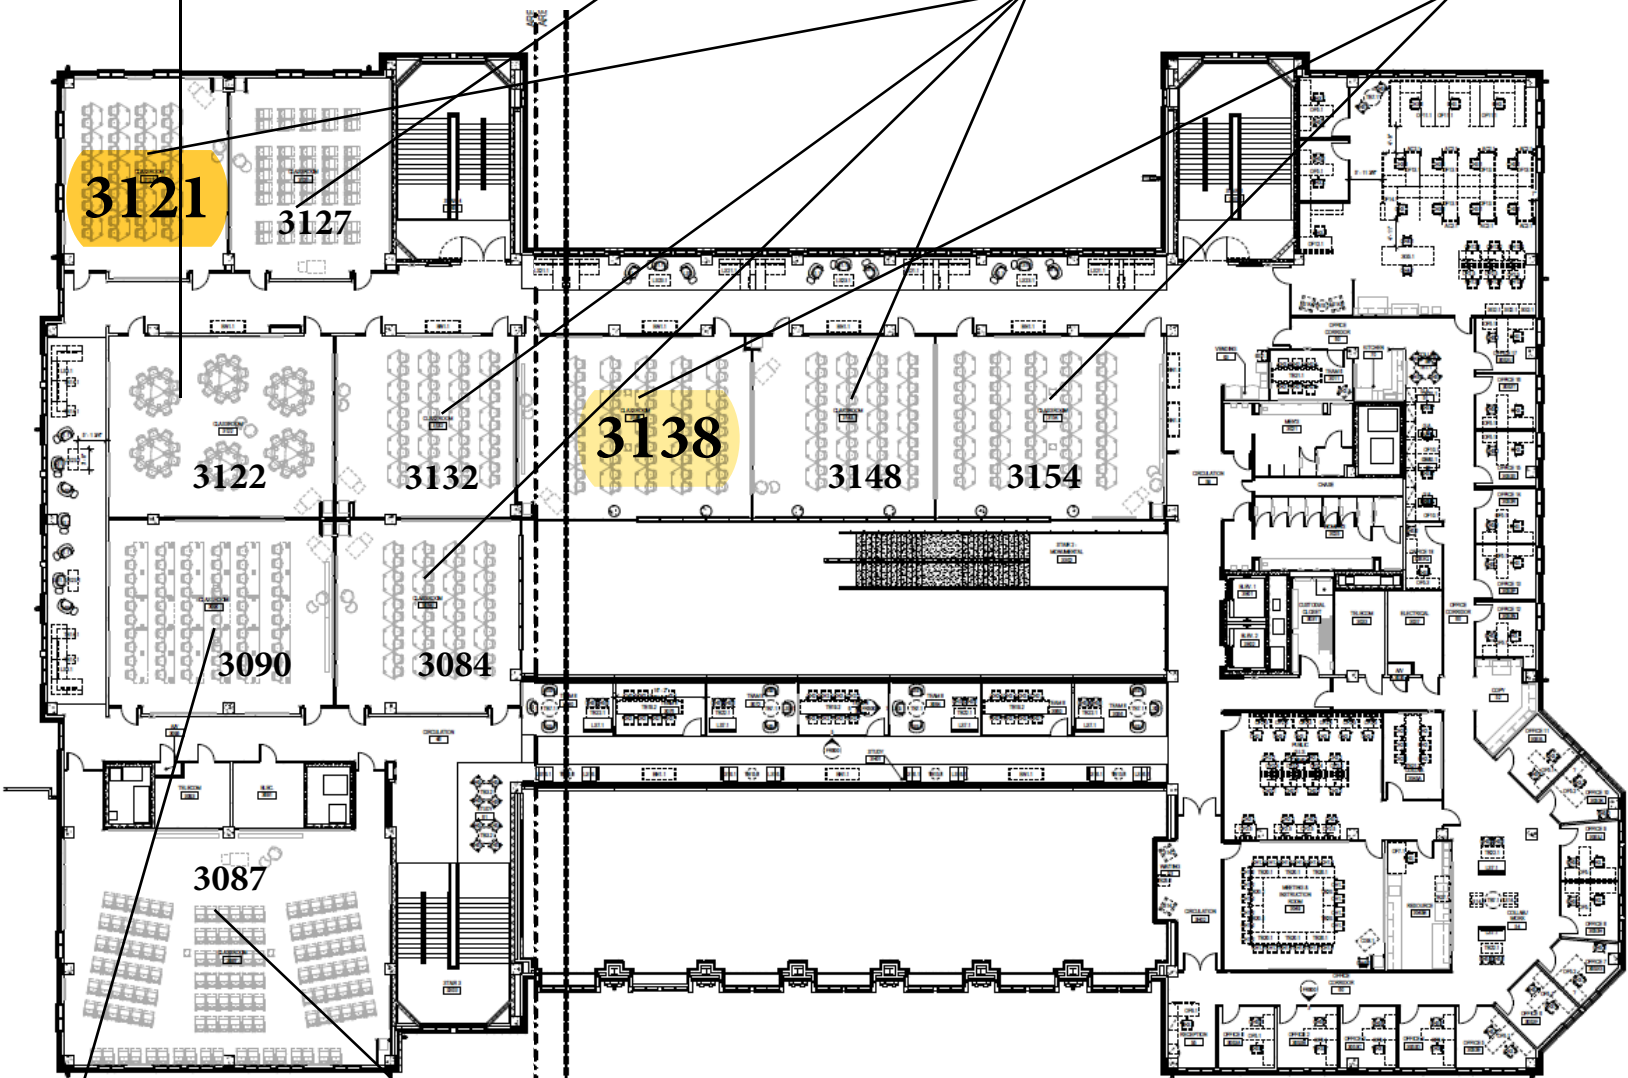

**Wilmeth Active Learning Center
FIRST FLOOR**

Performance
329 Sta.
Theatre Seating
Dual & 16:10 Projection

Flexible
40 Sta.
Loose Trapezoid Tables
2 Flat Panels, 1 Touch

Mobile Tablet Chairs
45 Sta.
3 Flat Panels, 1 Touch

**Wilmeth Active Learning Center
SECOND FLOOR**

6Round Mobile
72 Sta.
Loose Trapezoid Tables
Dual Proj. Both Ends

SCALE-UP
54 Sta.
Loose 120° Tables
6 Flat Panels

Mobile Tablet Chairs
45 Sta.
3 Flat Panels, 1 Touch

Flexible (4)
40 Sta.
Loose Trapezoid Tables
2 Flat Panels, 1 Touch

Flexible (2)
50 Sta.
Loose Trapezoid Tables
Dual Projection 1 End

Turn2Team
60 Sta.
Built-In Tables
Dual Projection 1 End

Mobile Tablet Chairs
126 Sta.
Dual Projection 1 End

**Wilmeth Active Learning Center
THIRD FLOOR**