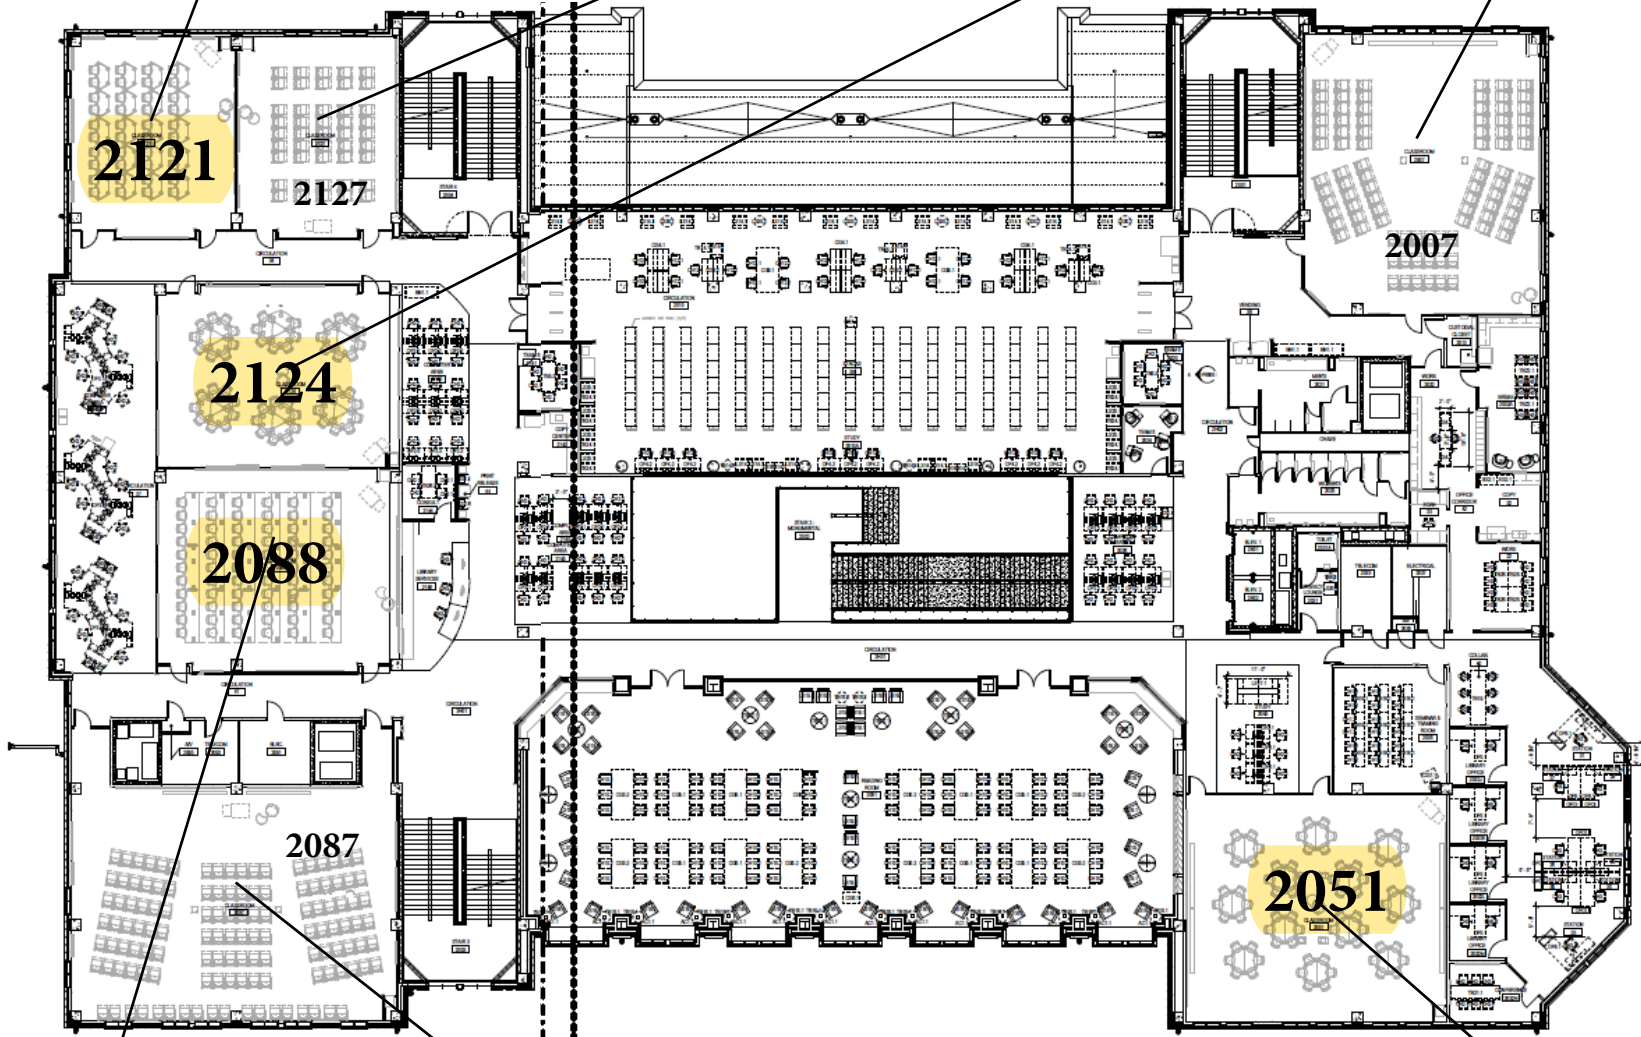

BoilerUp
108 Sta.
Wedge Tables for 6
Dual Projection 1 End

SCALE-UP
72 Sta. High-Tech
8 Flat Panels
Dual Proj. Both Ends

BoilerUp
180 Sta.
Wedge Tables for 6
Dual Projection 1 End

SCALE-UP
108 Sta.
Loose 120° Tables
Dual Proj. Both Ends

**Wilmeth Active Learning Center
FIRST FLOOR**

Performance
329 Sta.
Theatre Seating
Dual & 16:10 Projection

Flexible
40 Sta.
Loose Trapezoid Tables
2 Flat Panels, 1 Touch

Mobile Tablet Chairs
45 Sta.
3 Flat Panels, 1 Touch

SCALE-UP
54 Sta. High-Tech
Loose 120° Tables
6 Flat Panels

Mobile Tablet Chairs
90 Sta.
Dual Projection 1 End

Turn2Team
66 Sta.
Built-In Tables
Dual Projection 1 End

Mobile Tablet Chairs
126 Sta.
Dual Projection 1 End

**Wilmeth Active Learning Center
SECOND FLOOR**

6Round Mobile
72 Sta.
Loose Trapezoid Tables
Dual Proj. Both Ends

SCALE-UP
54 Sta.
Loose 120° Tables
6 Flat Panels

Mobile Tablet Chairs
45 Sta.
3 Flat Panels, 1 Touch