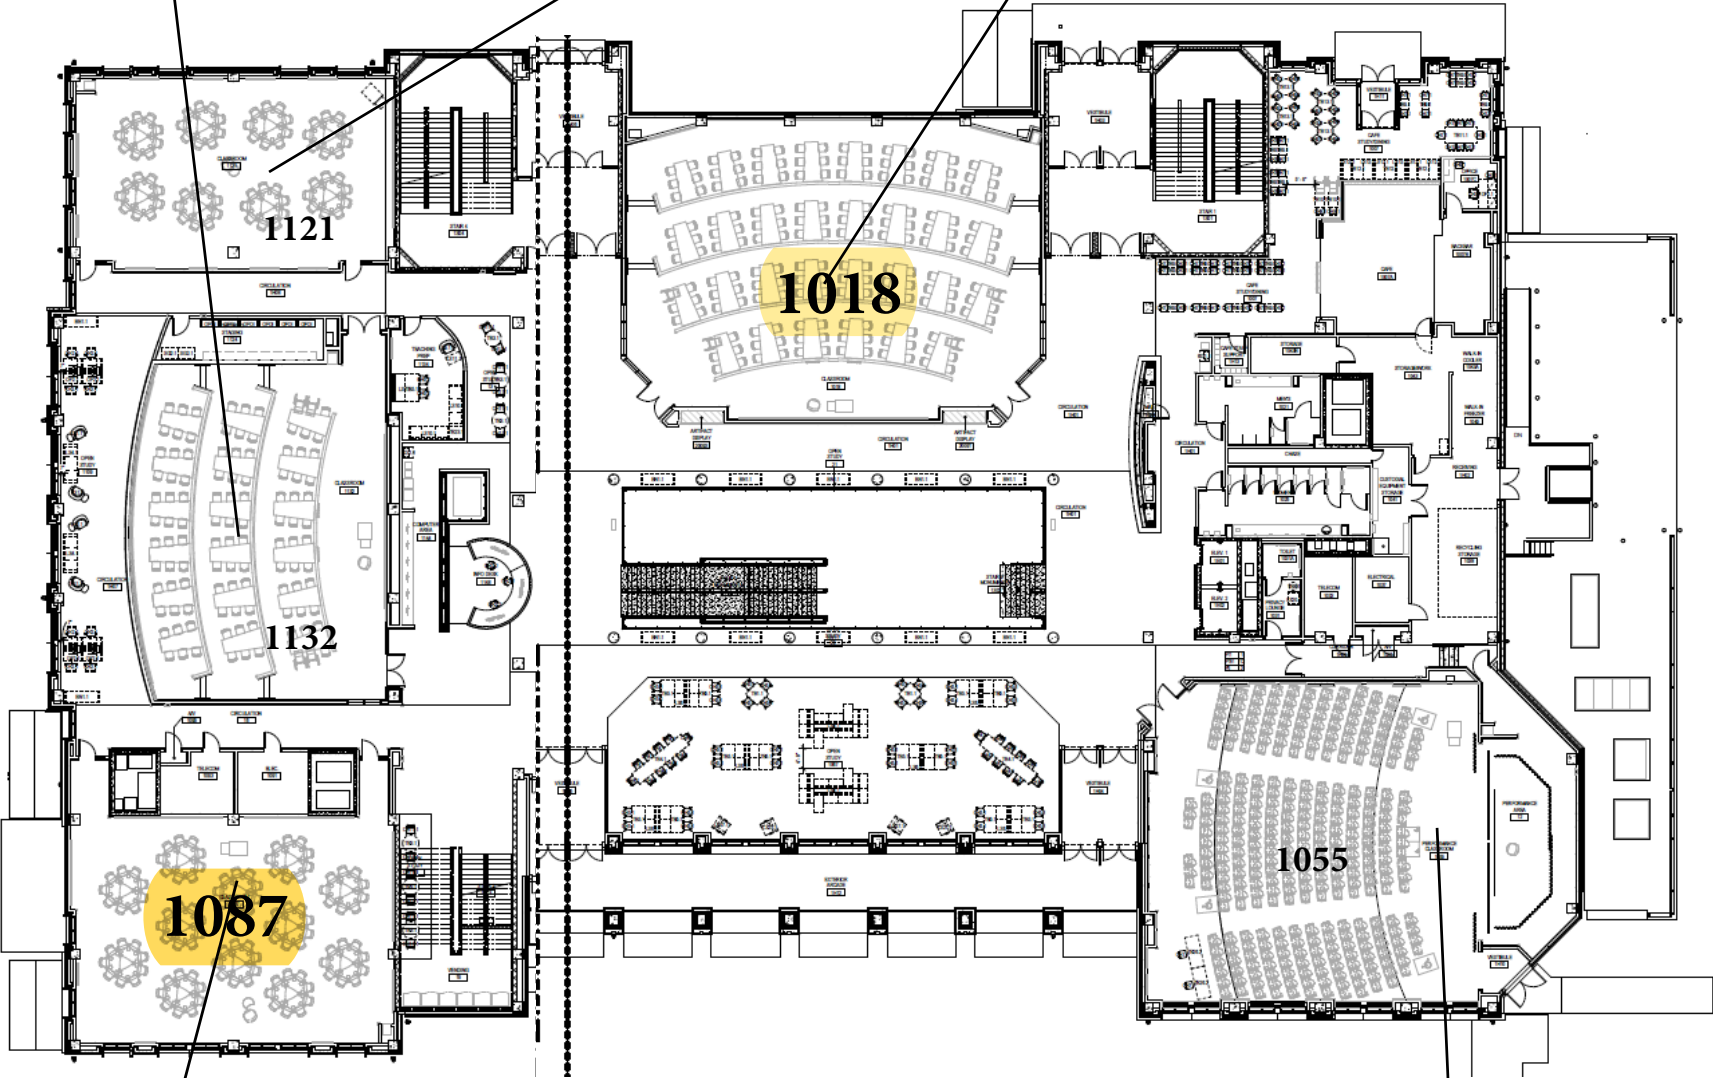

BoilerUp
108 Sta.
Wedge Tables for 6
Dual Projection 1 End

SCALE-UP
72 Sta. High-Tech
8 Flat Panels
Dual Proj. Both Ends

BoilerUp
180 Sta.
Wedge Tables for 6
Dual Projection 1 End

SCALE-UP
108 Sta.
Loose 120° Tables
Dual Proj. Both Ends

**Wilmeth Active Learning Center
FIRST FLOOR**

Performance
329 Sta.
Theatre Seating
Dual & 16:10 Projection

Flexible
40 Sta.
Loose Trapezoid Tables
2 Flat Panels, 1 Touch

Mobile Tablet Chairs
45 Sta.
3 Flat Panels, 1 Touch

SCALE-UP
54 Sta. High-Tech
Loose 120° Tables
6 Flat Panels

Mobile Tablet Chairs
90 Sta.
Dual Projection 1 End

Turn2Team
66 Sta.
Built-In Tables
Dual Projection 1 End

Mobile Tablet Chairs
126 Sta.
Dual Projection 1 End

**Wilmeth Active Learning Center
SECOND FLOOR**

6Round Mobile
72 Sta.
Loose Trapezoid Tables
Dual Proj. Both Ends

SCALE-UP
54 Sta.
Loose 120° Tables
6 Flat Panels

Mobile Tablet Chairs
45 Sta.
3 Flat Panels, 1 Touch