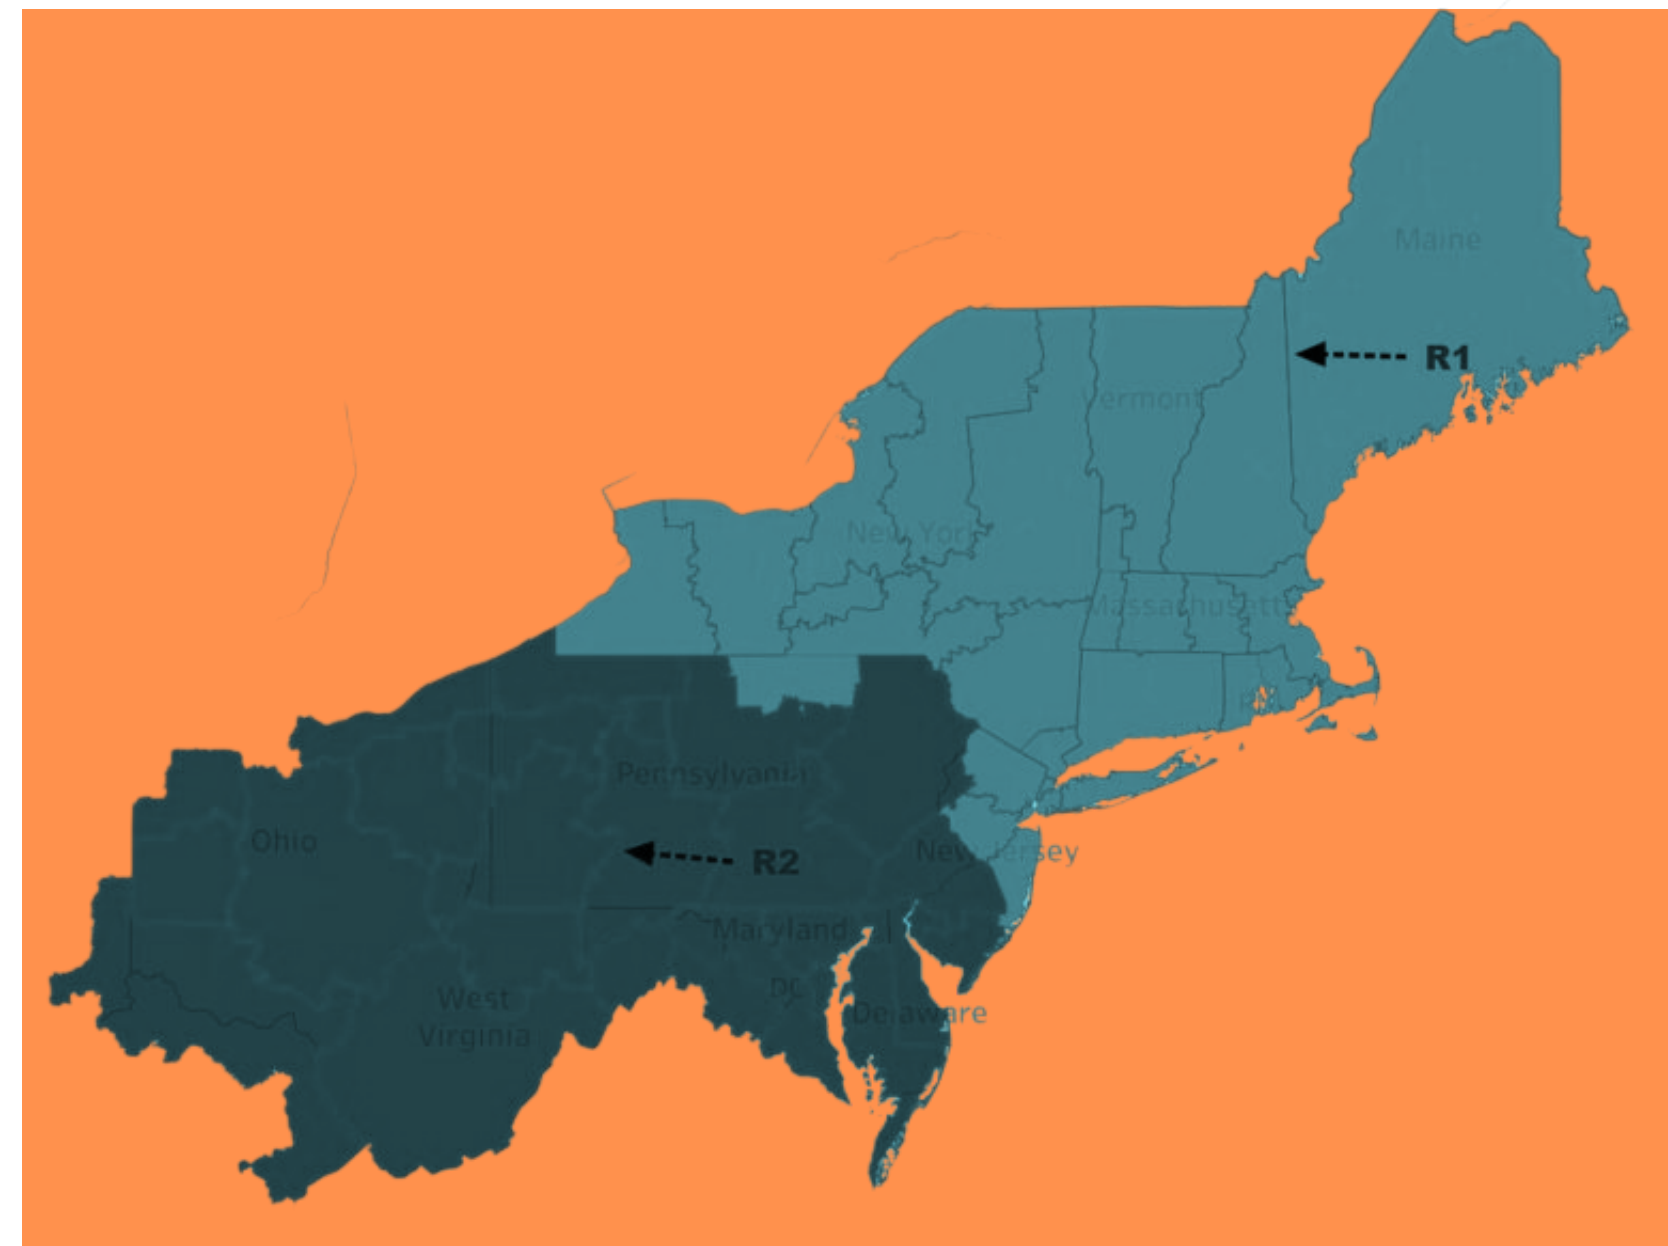

# Our Vision

IEEE Women in Engineering (WIE) Forum USA East focuses on developing and improving leadership skills for individuals at all stages of their careers. Attendees will have the opportunity to hear inspirational and empowering talks presented by successful leaders.

# IEEE Regions 1 & 2

## Thru the years

2023 - Pittsburgh, PA  
2022 - Providence, RI  
2021 - Virtual  
2020 - Covid 19  
2019 - Arlington, VA  
2018 - White Plains, NY  
2017 - Baltimore, MD  
2016 - Boston, MA  
2015 - Philadelphia, PA